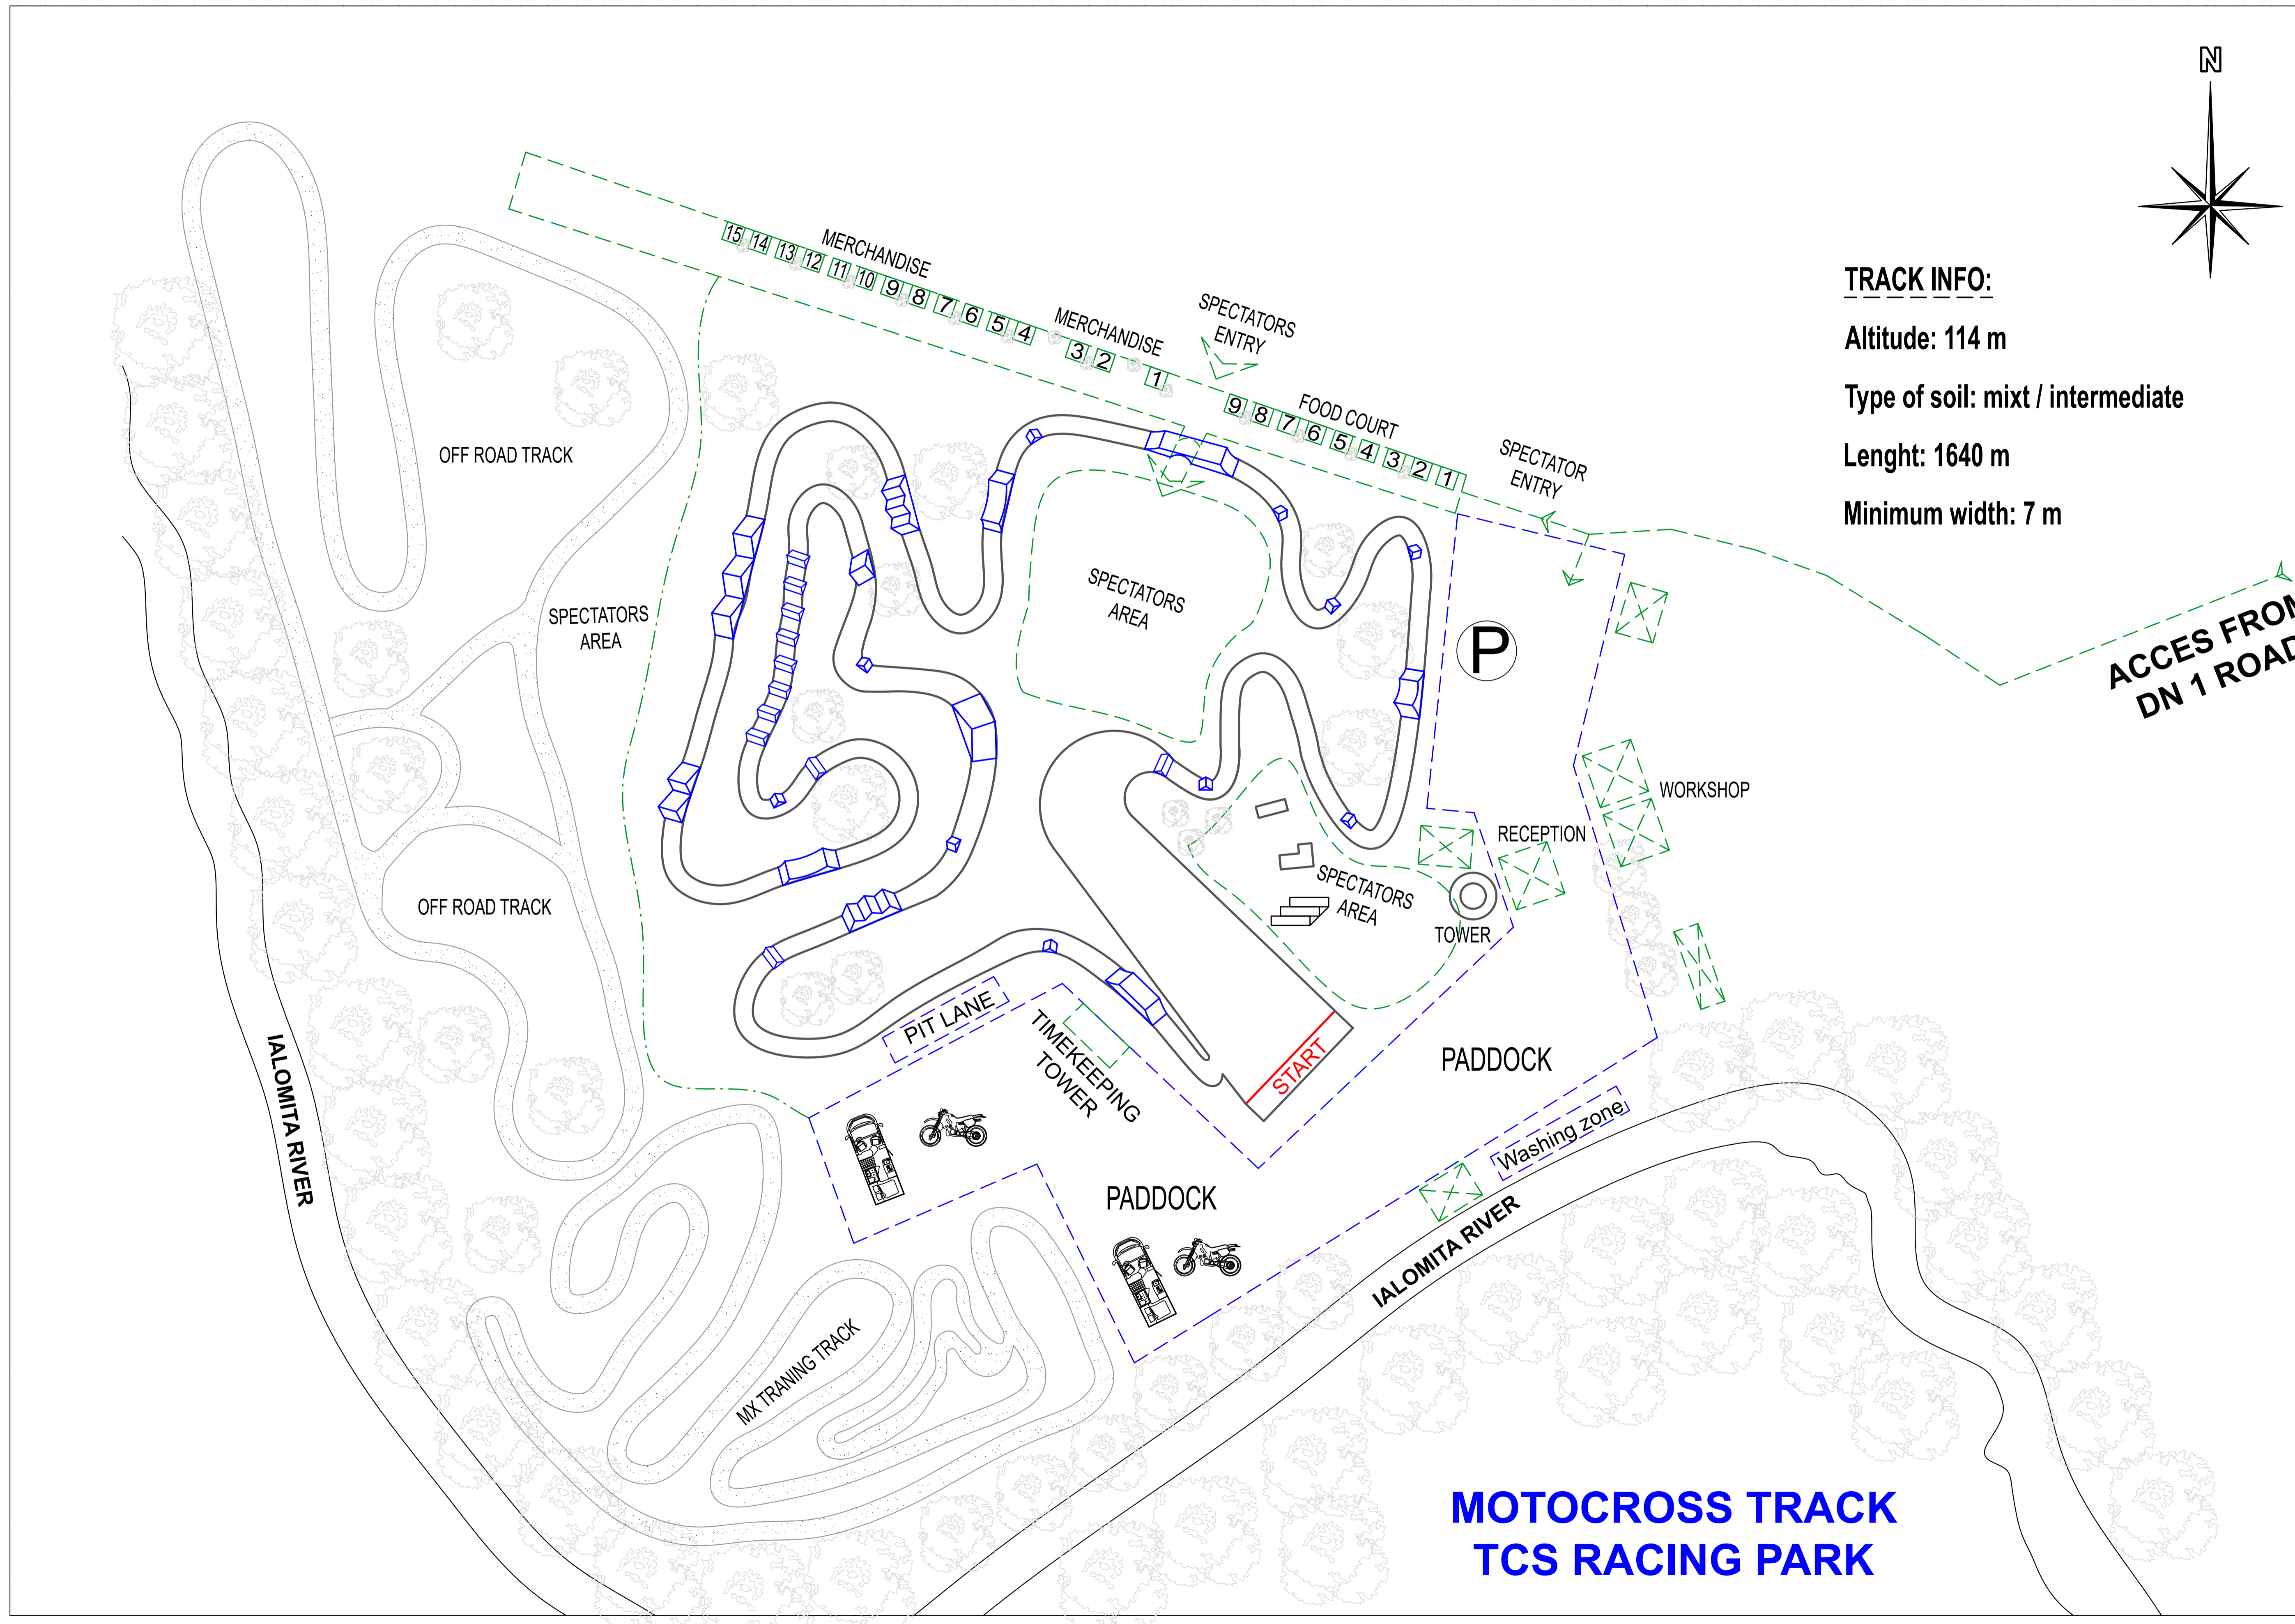

TRACK INFO:

Altitude: 114 m

Type of soil: mixt / intermediate

Length: 1640 m

Minimum width: 7 m

**ACCES FROM
DN 1 ROAD**

**MOTOCROSS TRACK
TCS RACING PARK**